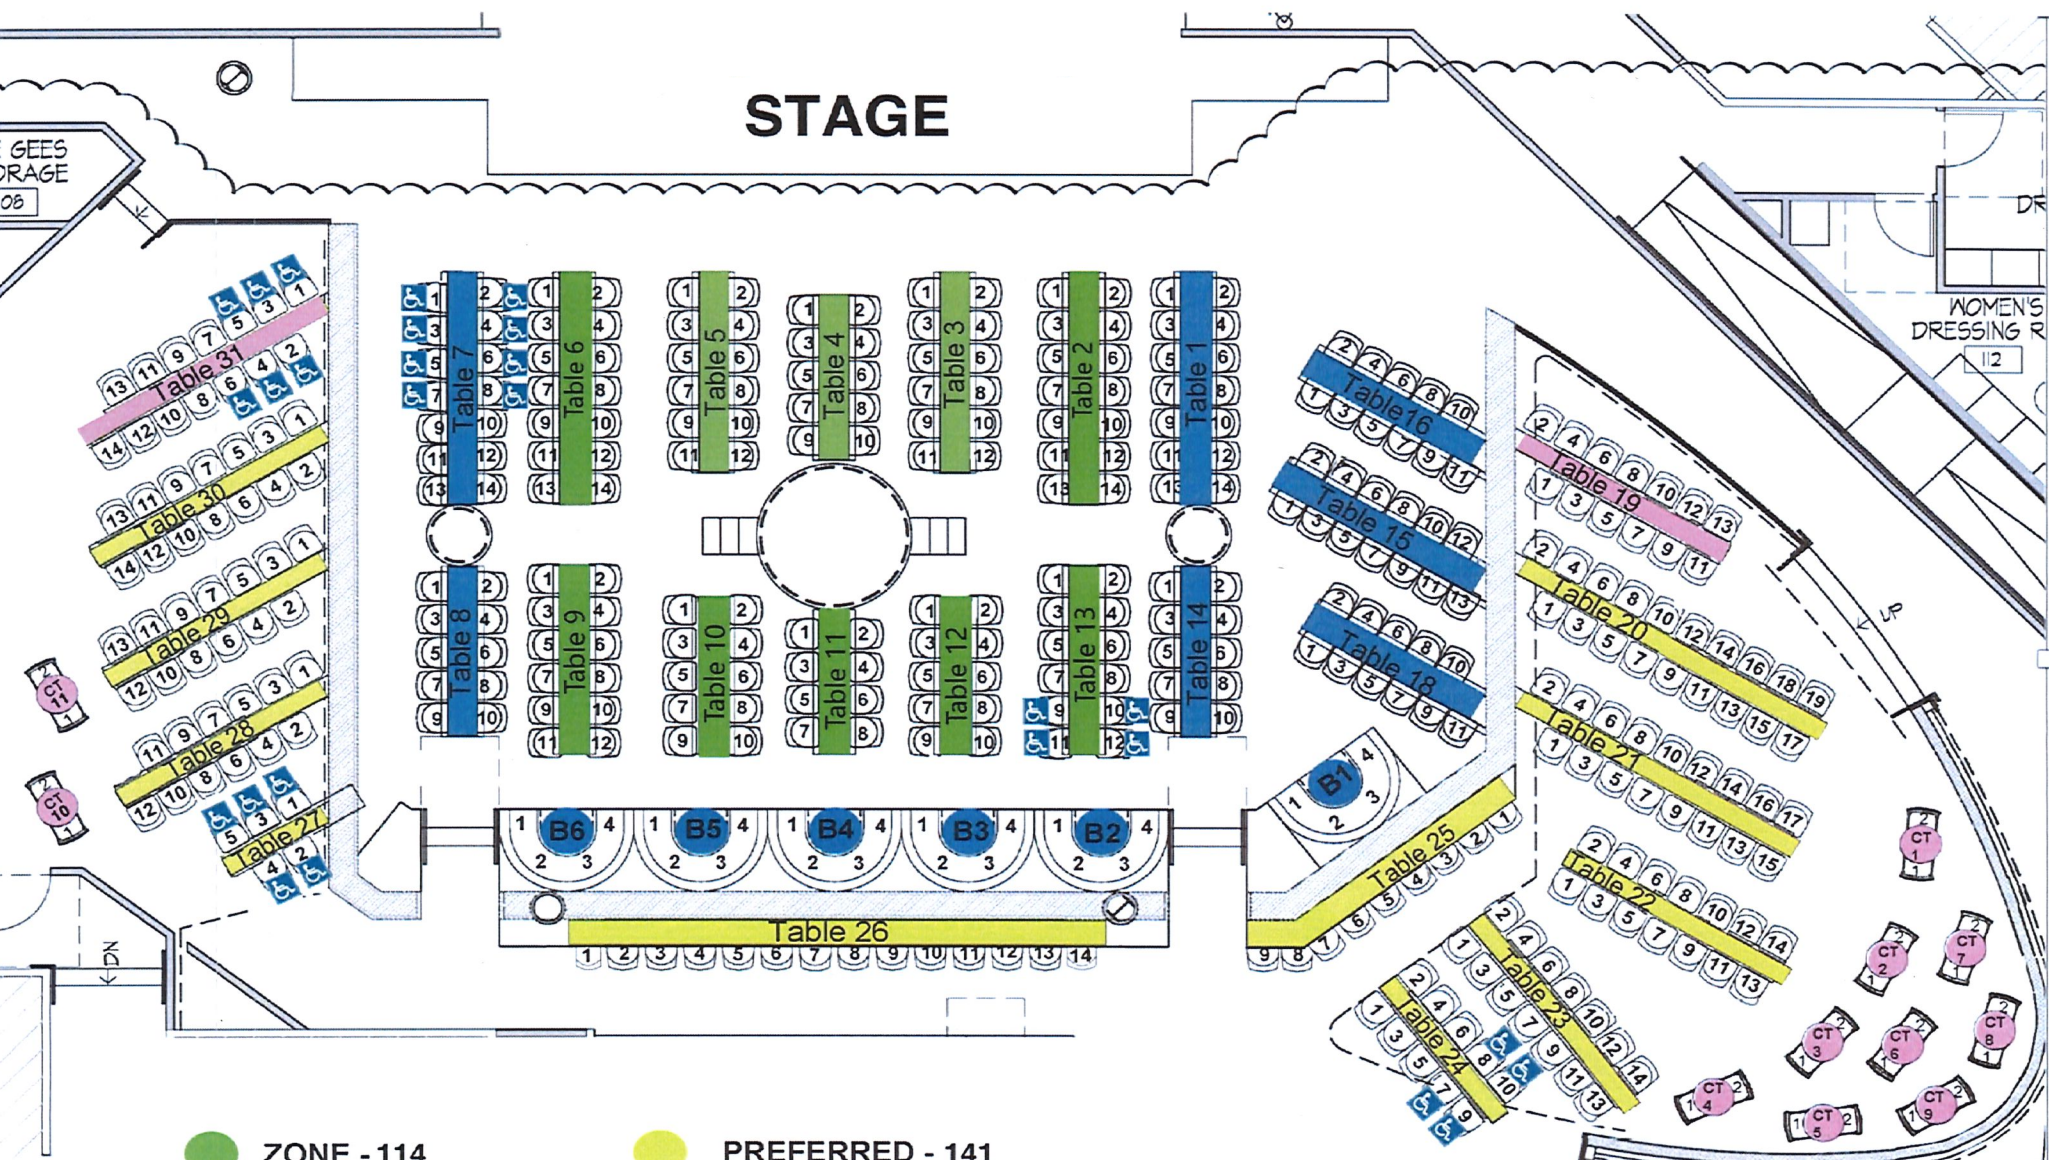

# STAGE

● ZONE - 114

● PREFERRED - 141

● VIP - 107

● REAR - 49

TOTAL - 411